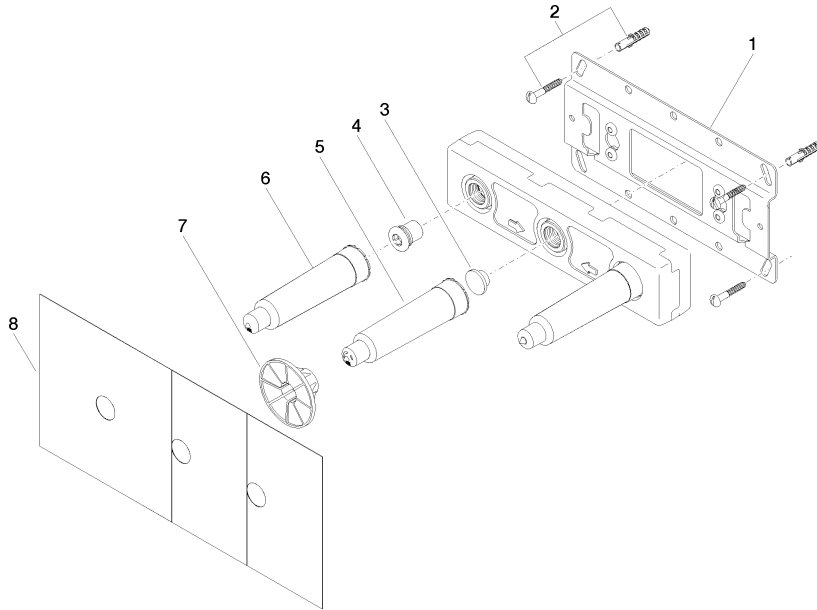

## Concealed wall-mounted mixer centred spout -

---

35 700 970 90

- 3x dust cover
- 2x female thread 1/2" connections
- 1x female thread 1/2" outlet
- 3x sealing plug 1/2"
- gauge 100 mm

**Concealed wall-mounted mixer centred spout -**

35 700 970 90

		min	max
36xxx361-FF	Madison	85 [3 3/8"]	145 [5 5/8"]
36xxx809/819-FF	Vaia	85 [3 3/8"]	145 [5 5/8"]
36xxx882/892-FF	Tara	85 [3 3/8"]	145 [5 5/8"]
36xxx811-FF	CYO	85 [3 3/8"]	145 [5 5/8"]
36xxx705-FF	CL. 1	110 [4 3/8"]	150 [5 7/8"]
36xxx782-FF	MEM	110 [4 3/8"]	150 [5 7/8"]

**Certificates**

WRAS\_2211003.

**Concealed wall-mounted mixer centred spout -**

35 700 970 90

**Spare parts list**

No.	Item Number	Name	Quantity used	Delivery time
1	04 17 20 251 00 90	base	1	60
2	04 30 31 024 01 90	fixing set	2	2
3	09 31 20 092 90	plug	1	2
4	04 31 20 037 00 90	plug	2	2
5	09 21 02 173 90	cap	1	2
6	04 21 02 173 01 90	cap	2	2
7	90 23 01 174 00 90	sleeve	1	2
8	04 14 03 072 01 90	gasket kit	3	2