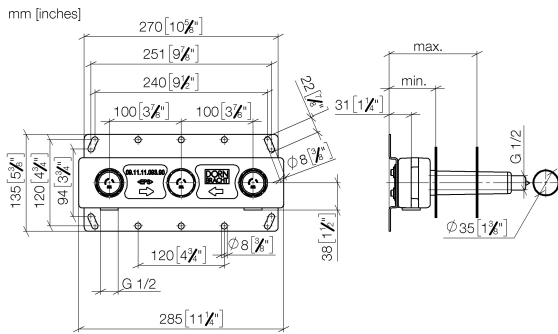

## Concealed wall-mounted mixer centred spout -

---

35 700 970 90

- 3x dust cover
- 2x female thread 1/2" connections
- 1x female thread 1/2" outlet
- 3x sealing plug 1/2"
- gauge 100 mm

**Concealed wall-mounted mixer centred spout -**

35 700 970 90

		min	max
36xxx361-FF	Madison	85 [3 3/8"]	145 [5 5/8"]
36xxx809/819-FF	Vaia	85 [3 3/8"]	145 [5 5/8"]
36xxx882/892-FF	Tara	85 [3 3/8"]	145 [5 5/8"]
36xxx811-FF	CYO	85 [3 3/8"]	145 [5 5/8"]
36xxx705-FF	CL. 1	110 [4 3/8"]	150 [5 7/8"]
36xxx782-FF	MEM	110 [4 3/8"]	150 [5 7/8"]

**Certificates**

WRAS\_2211003.

**Concealed wall-mounted mixer centred spout -**

35 700 970 90

**Spare parts list**

No.	Item Number	Name	Quantity used	Delivery time
1	04 17 20 251 00 90	base	1	60
2	04 30 31 024 01 90	fixing set	2	2
3	09 31 20 092 90	plug	1	2
4	04 31 20 037 00 90	plug	2	2
5	09 21 02 173 90	cap	1	2
6	04 21 02 173 01 90	cap	2	2
7	90 23 01 174 00 90	sleeve	1	2
8	04 14 03 072 01 90	gasket kit	3	2